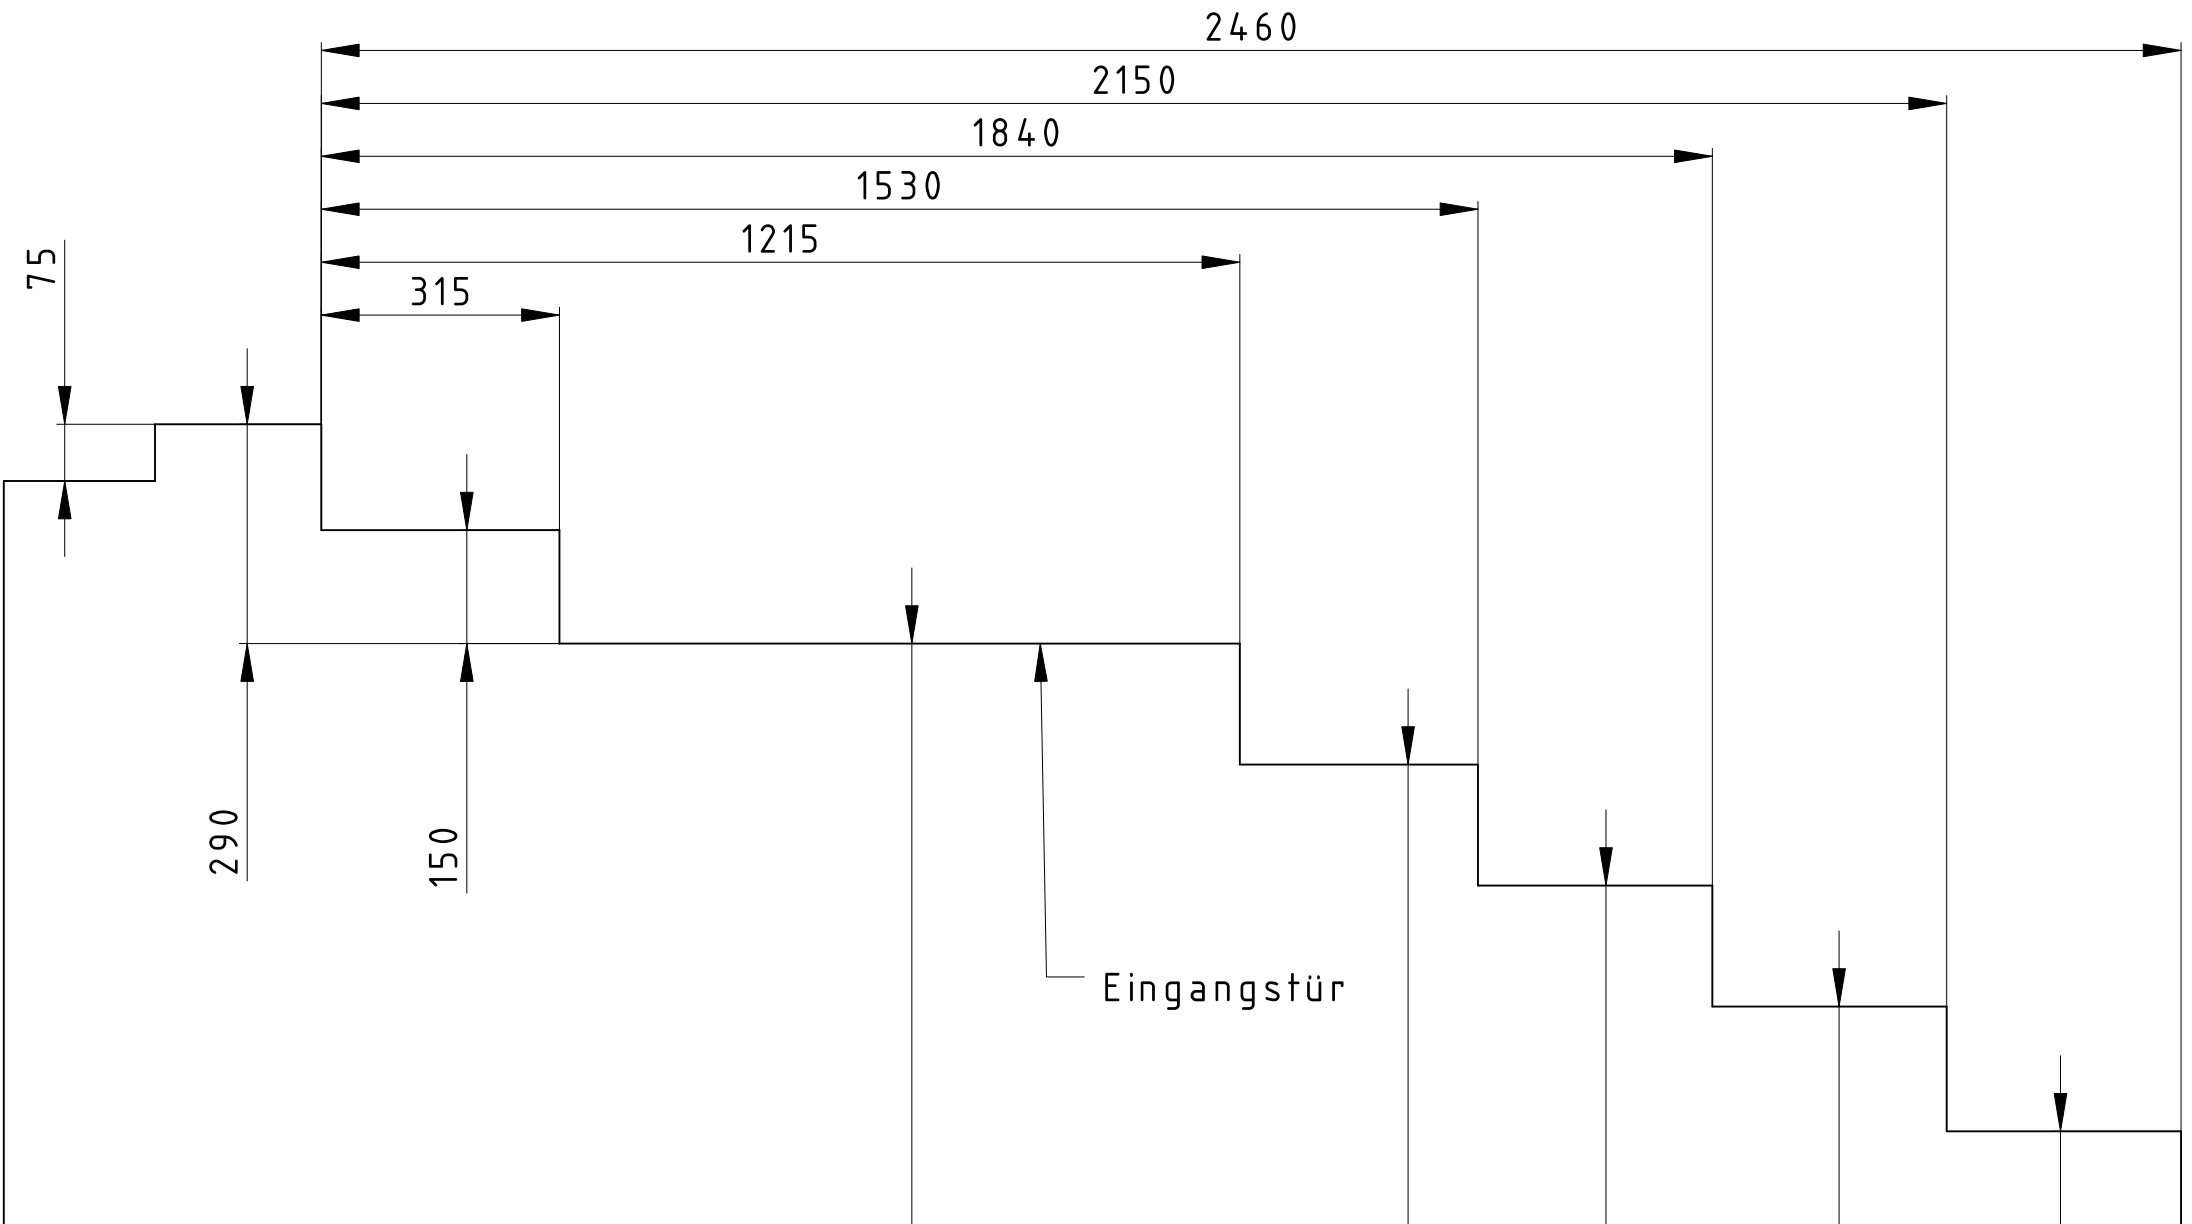

H G F E D C B A

4

4

3

3

2

2

1

1

Gehsteig

Eingangstür

Außenbereich  
2 Stufen

Innenbereich  
5 Stufen

Metalab Vorraum

DESIGNED BY: ripper		<h1>Stiegen Eingangsbereich</h1>		I	-
DATE: 2024-07-07				H	-
CHECKED BY: luto		Metalab		G	-
DATE: 2024-07-07				F	-
SIZE: <b>A3</b>				E	-
SCALE: 1:10	WEIGHT (kg): -			D	-
DRAWING NUMBER: -		SHEET: 1/1		C	-
This drawing is our property; it can't be reproduced or communicated without our written agreement.				B	-
				A	-