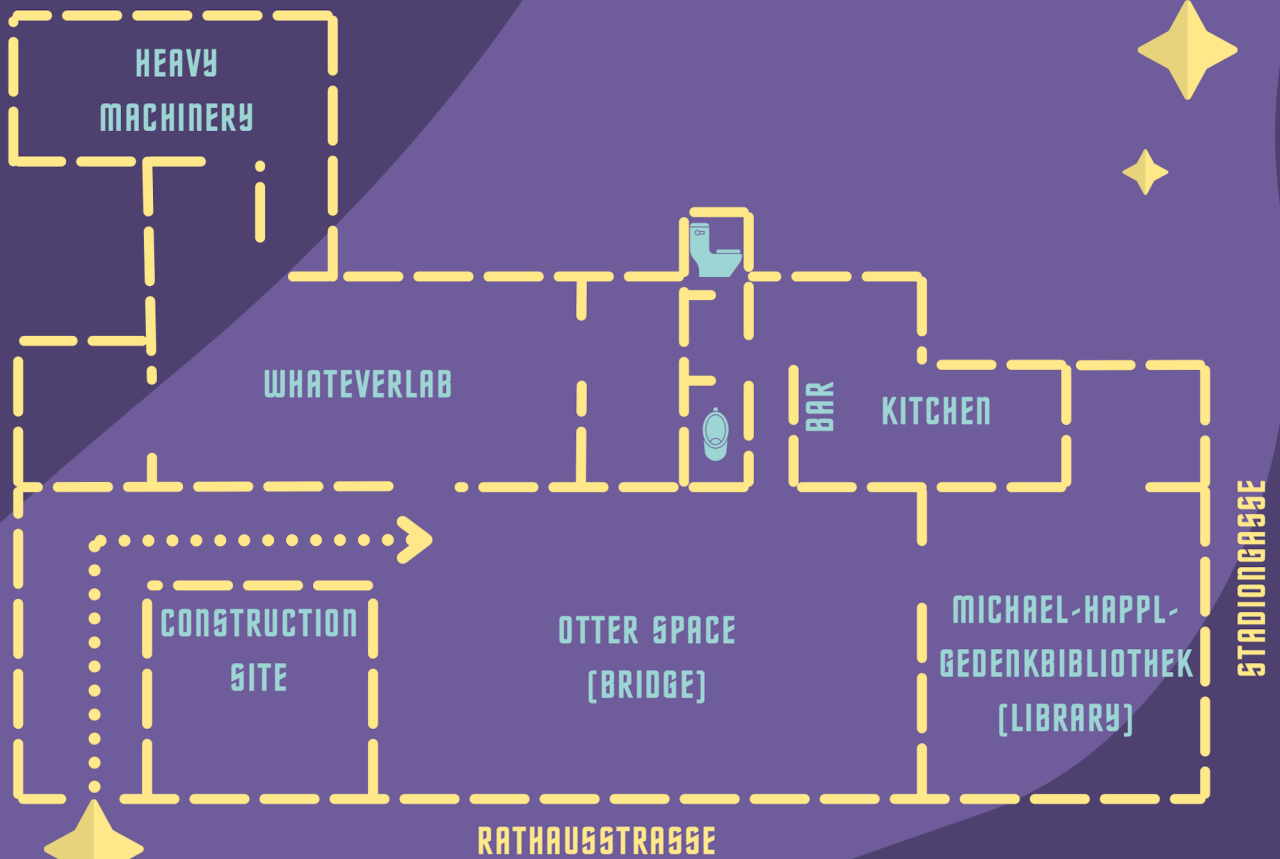

# FLOORPLAN METALAB

MAIN PARTY AREAS ARE THE  
OTTER SPACE, THE LIBRARY  
AND THE BAR